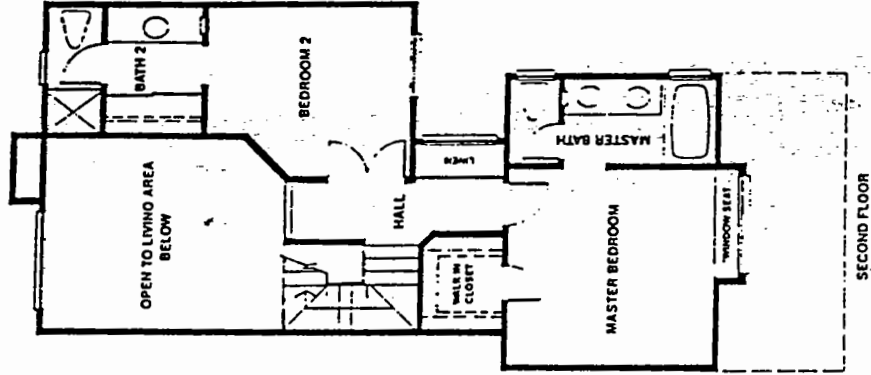

Sunstream

SUNSTREAM CARMEL DEL MAR

CAUTION
 This site plan may have been changed by the builder and there may be more phases that are missing from our files. If you find an error or have more info please call us. Thank you.

*SOME ELEVATIONS

SUNSTREAM CARMEL DEL MAR

Model: A-SUNRIDGE
 Area: EDM B/T Code: SS
 Approx SQ/FT: 1075
 ©The Inside Tract

SUNSTREAM CARMEL DEL MAR

Model: B-SUNDANCE
 Area: EDM B/T Code: SS
 Approx SQ/FT: 1162
 ©The Inside Tract