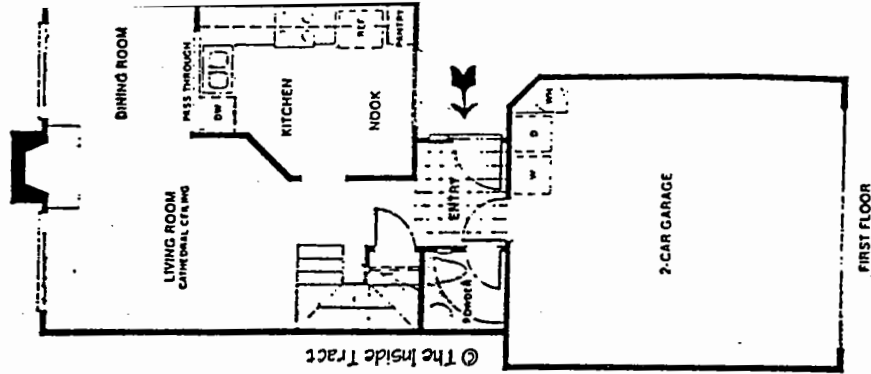

Sunstream

SUNSTREAM CARMEL DEL MAR

CAUTION
 This site plan may have been changed by the builder and there may be more phases that are missing from our files. If you find an error or have more info please call us. Thank you.

*SOME ELEVATIONS

SUNSTREAM CARMEL DEL MAR

Model: A-SUNRIDGE
 Area: EDM B/T Code: SS
 Approx SQ/FT: 1075
 ©The Inside Tract

SUNSTREAM CARMEL DEL MAR

Model: B-SUNDANCE
 Area: EDM B/T Code: SS
 Approx SQ/FT: 1162
 ©The Inside Tract