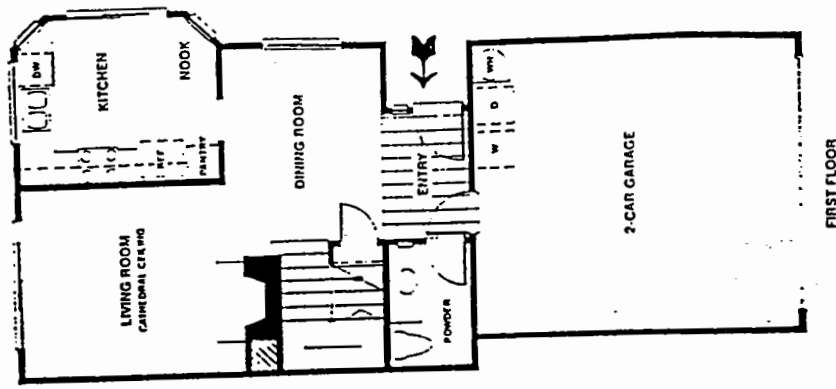

Sunstream

SUNSTREAM CARMEL DEL MAR

CAUTION
 This site plan may have been changed by the builder and there may be more phases that are missing from our files. If you find an error or have more info please call us. Thank you.

*SOME ELEVATIONS

SUNSTREAM CARMEL DEL MAR

Model: A-SUNRIDGE
 Area: EDM B/T Code: SS
 Approx SQ/FT: 1075
 ©The Inside Tract

SUNSTREAM CARMEL DEL MAR

Model: B-SUNDANCE
 Area: EDM B/T Code: SS
 Approx SQ/FT: 1162
 ©The Inside Tract

FIRST FLOOR

SECOND FLOOR

© The Inside Tract

FIRST FLOOR

SECOND FLOOR

© The Inside Tract

SUNSTREAM CARMEL DEL MAR

Model: D-SUNVISTA
 Area: EDM B/T Code: SS
 Approx SQ/FT: 1352
 ©The Inside Tract

SUNSTREAM CARMEL DEL MAR

Model: C-SUNRISE
 Area: EDM B/T Code: SS
 Approx SQ/FT: 1299
 ©The Inside Tract

Features

Information Deemed Accurate
But Not Guaranteed

Distinctive Features Throughout

Tastefully Designed Kitchens