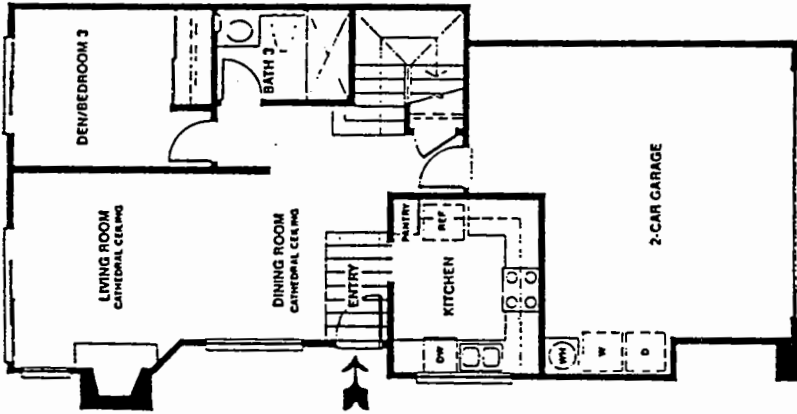

*SOME ELEVATIONS

SUNSTREAM CARMEL DEL MAR

Model: A-SUNRIDGE
 Area: EDM B/T Code: SS
 Approx SQ/FT: 1075
 ©The Inside Tract

SUNSTREAM CARMEL DEL MAR

Model: B-SUNDANCE
 Area: EDM B/T Code: SS
 Approx SQ/FT: 1162
 ©The Inside Tract

FIRST FLOOR

SECOND FLOOR

© The Inside Tract

FIRST FLOOR

SECOND FLOOR

© The Inside Tract

SUNSTREAM CARMEL DEL MAR

Model: D-SUNVISTA
 Area: EDM B/T Code: SS
 Approx SQ/FT: 1352
 ©The Inside Tract

SUNSTREAM CARMEL DEL MAR

Model: C-SUNRISE
 Area: EDM B/T Code: SS
 Approx SQ/FT: 1299
 ©The Inside Tract

Features

Information Deemed Accurate
But Not Guaranteed

Distinctive Features Throughout

Tastefully Designed Kitchens