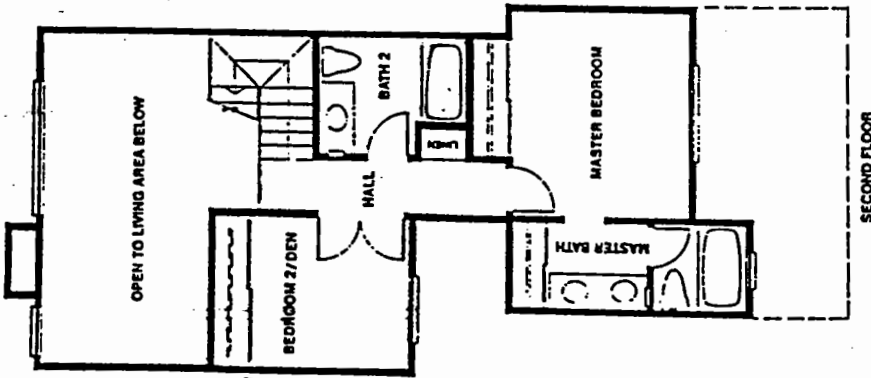

Sunstream

SUNSTREAM CARMEL DEL MAR

CAUTION
 This site plan may have been changed by the builder and there may be more phases that are missing from our files. If you find an error or have more info please call us. Thank you.

*SOME ELEVATIONS

SUNSTREAM CARMEL DEL MAR

Model: A-SUNRIDGE
 Area: EDM B/T Code: SS
 Approx SQ/FT: 1075
 ©The Inside Tract

SUNSTREAM CARMEL DEL MAR

Model: B-SUNDANCE
 Area: EDM B/T Code: SS
 Approx SQ/FT: 1162
 ©The Inside Tract