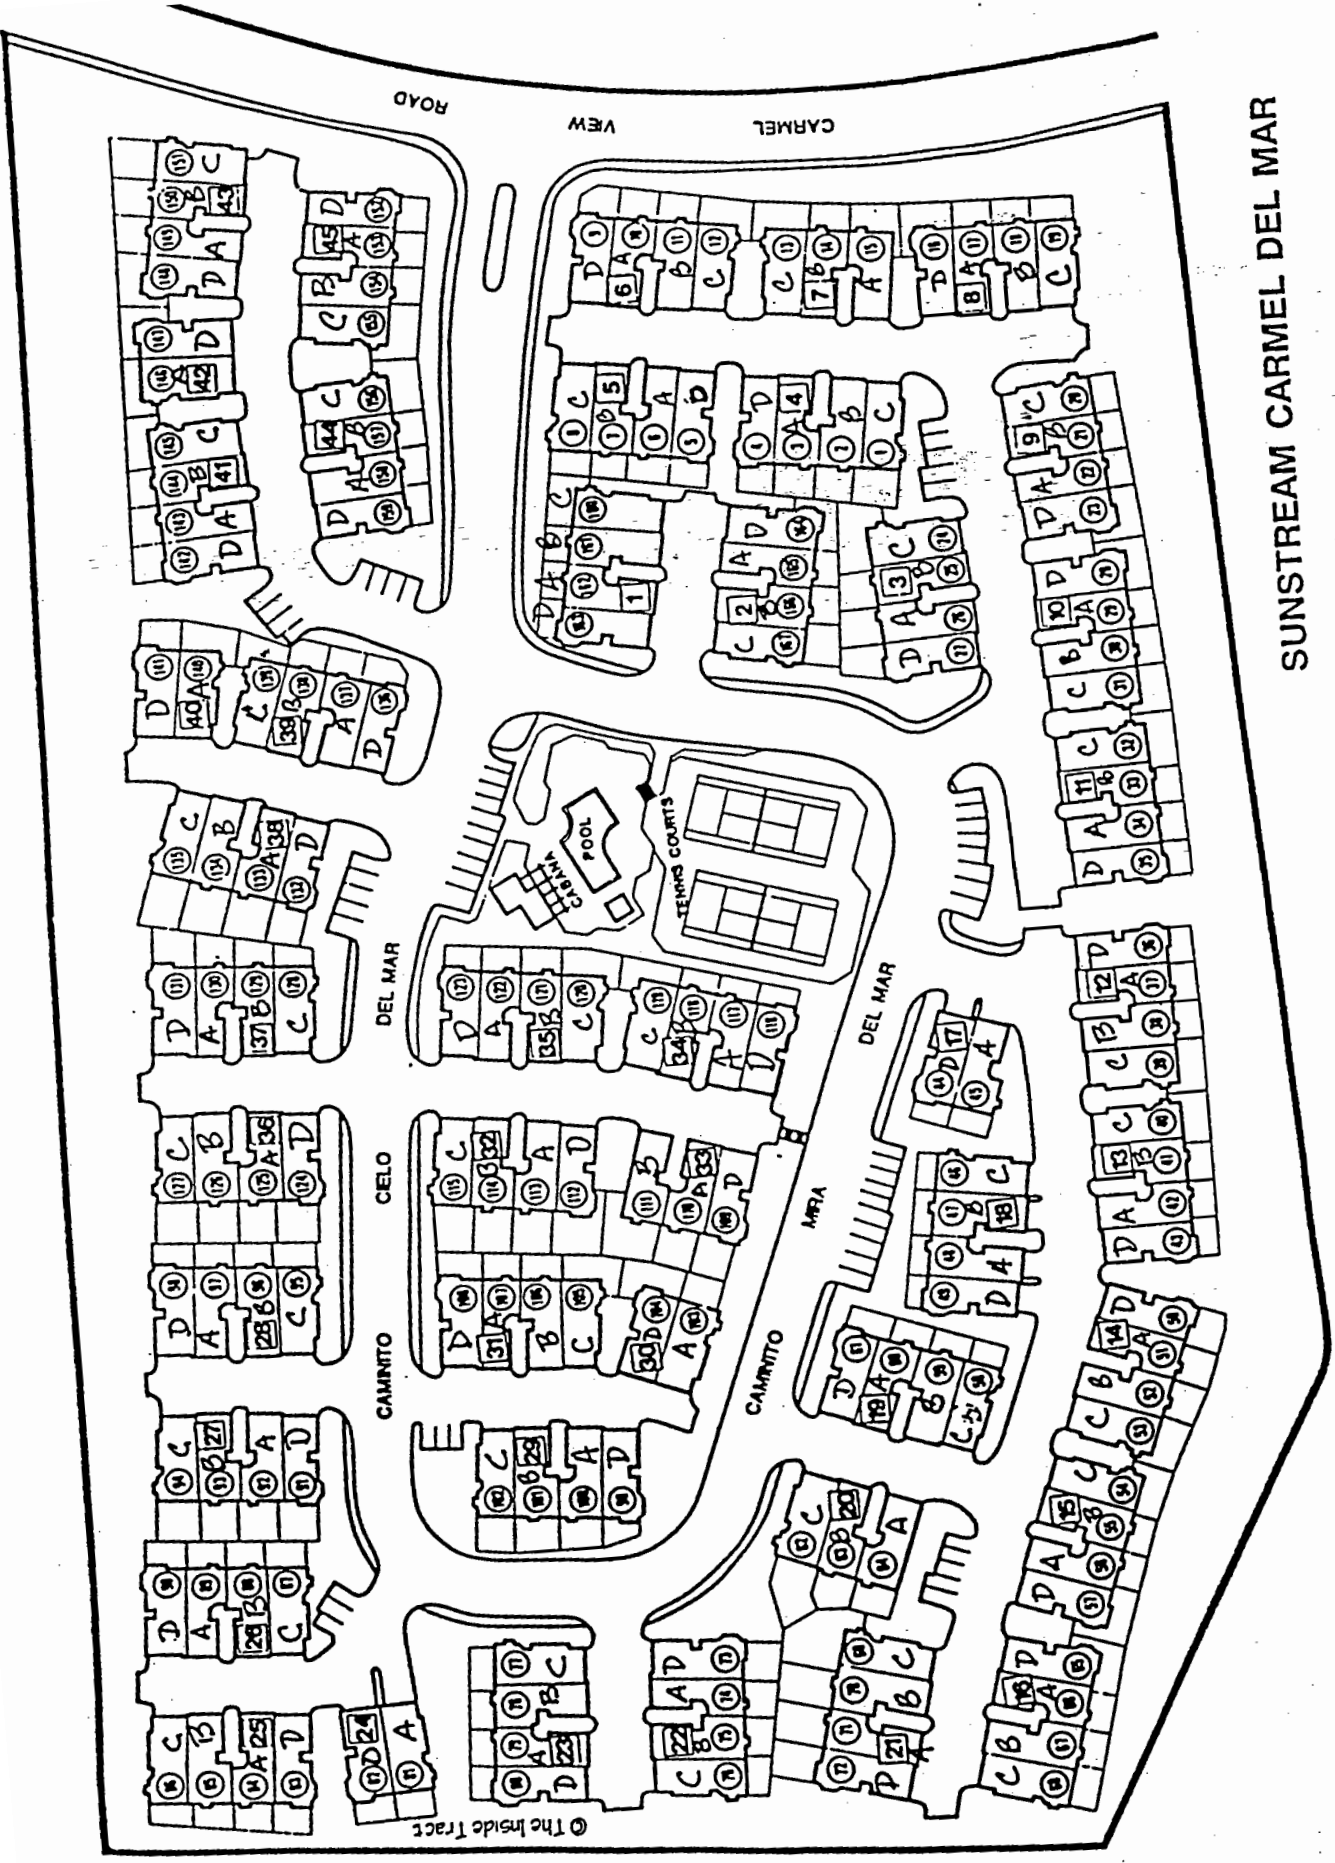

Sunstream

SUNSTREAM CARMEL DEL MAR

CAUTION
 This site plan may have been changed by the builder and there may be more phases that are missing from our files. If you find an error or have more info please call us. Thank you.

*SOME ELEVATIONS

SUNSTREAM CARMEL DEL MAR

Model: A-SUNRIDGE
 Area: EDM B/T Code: SS
 Approx SQ/FT: 1075
 ©The Inside Tract

SUNSTREAM CARMEL DEL MAR

Model: B-SUNDANCE
 Area: EDM B/T Code: SS
 Approx SQ/FT: 1162
 ©The Inside Tract

FIRST FLOOR

SECOND FLOOR

© The Inside Tract

FIRST FLOOR

SECOND FLOOR

© The Inside Tract

SUNSTREAM CARMEL DEL MAR

Model: D-SUNVISTA
 Area: EDM B/T Code: SS
 Approx SQ/FT: 1352
 ©The Inside Tract

© The Inside Tract

SUNSTREAM CARMEL DEL MAR