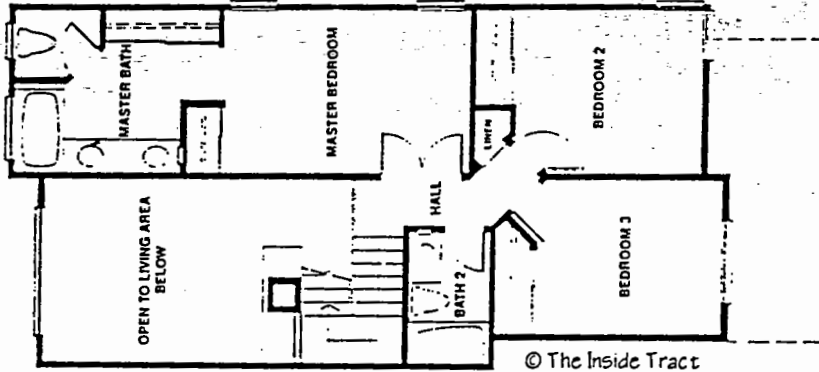

*SOME ELEVATIONS

SUNSTREAM CARMEL DEL MAR

Model: A-SUNRIDGE
 Area: EDM B/T Code: SS
 Approx SQ/FT: 1075
 ©The Inside Tract

SUNSTREAM CARMEL DEL MAR

Model: B-SUNDANCE
 Area: EDM B/T Code: SS
 Approx SQ/FT: 1162
 ©The Inside Tract

FIRST FLOOR

SECOND FLOOR

© The Inside Tract

FIRST FLOOR

SECOND FLOOR

© The Inside Tract

SUNSTREAM CARMEL DEL MAR

Model: D-SUNVISTA
 Area: EDM B/T Code: SS
 Approx SQ/FT: 1352
 ©The Inside Tract

SUNSTREAM CARMEL DEL MAR

Model: C-SUNRISE
 Area: EDM B/T Code: SS
 Approx SQ/FT: 1299
 ©The Inside Tract

Features

Information Deemed Accurate
But Not Guaranteed

Distinctive Features Throughout

Tastefully Designed Kitchens