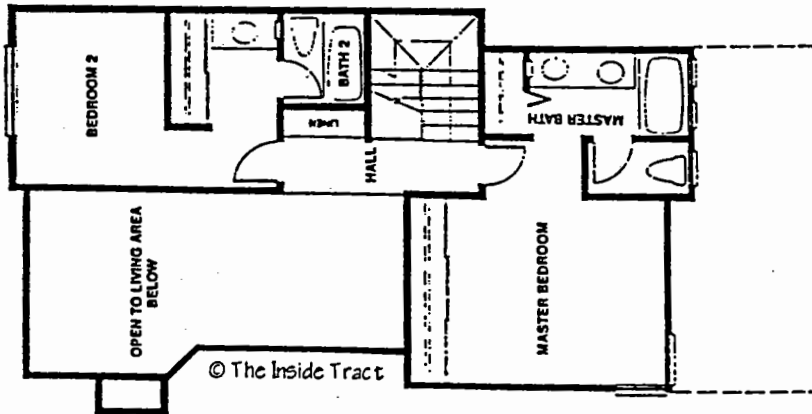

FIRST FLOOR

SECOND FLOOR

© The Inside Tract

FIRST FLOOR

SECOND FLOOR

© The Inside Tract

SUNSTREAM CARMEL DEL MAR

Model: D-SUNVISTA
 Area: EDM B/T Code: SS
 Approx SQ/FT: 1352
 ©The Inside Tract

SUNSTREAM CARMEL DEL MAR

Model: C-SUNRISE
 Area: EDM B/T Code: SS
 Approx SQ/FT: 1299
 ©The Inside Tract

Features

Information Deemed Accurate
But Not Guaranteed

Distinctive Features Throughout

Tastefully Designed Kitchens