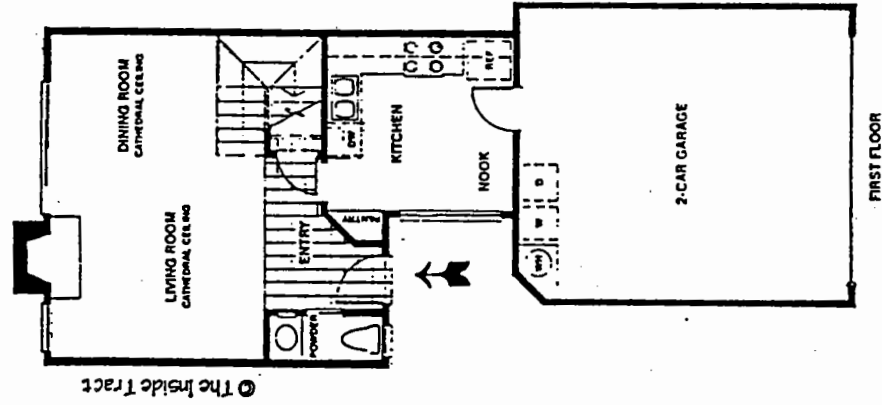

Sunstream

SUNSTREAM CARMEL DEL MAR

CAUTION
 This site plan may have been changed by the builder and there may be more phases that are missing from our files. If you find an error or have more info please call us. Thank you.

*SOME ELEVATIONS

SUNSTREAM CARMEL DEL MAR

Model: A-SUNRIDGE
 Area: EDM B/T Code: SS
 Approx SQ/FT: 1075
 ©The Inside Tract

SUNSTREAM CARMEL DEL MAR

Model: B-SUNDANCE
 Area: EDM B/T Code: SS
 Approx SQ/FT: 1162
 ©The Inside Tract

FIRST FLOOR

SECOND FLOOR

© The Inside Tract

FIRST FLOOR

SECOND FLOOR

© The Inside Tract

SUNSTREAM CARMEL DEL MAR

Model: D-SUNVISTA
 Area: EDM B/T Code: SS
 Approx SQ/FT: 1352
 ©The Inside Tract

SUNSTREAM CARMEL DEL MAR

Model: C-SUNRISE
 Area: EDM B/T Code: SS
 Approx SQ/FT: 1299
 ©The Inside Tract

Features

Information Deemed Accurate
But Not Guaranteed

Distinctive Features Throughout

Tastefully Designed Kitchens