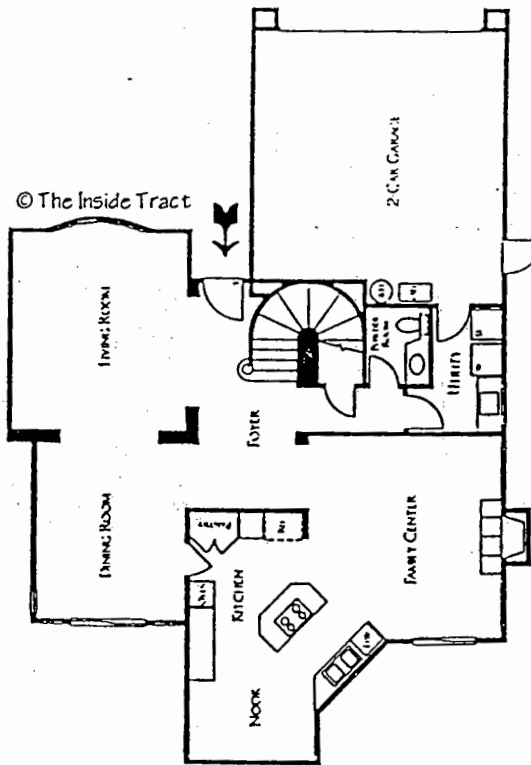

**CANTAMAR CARMEL DEL MAR** CARMEL CANYON ROAD

**CAUTION**

This site plan may have been changed by the builder and there may be more phases that are missing from our files. If you find an error or have more info please call us. Thank you.

Upper Level

Lower Level

**CANTAMAR CARMEL DEL MAR**

Model: PLAN 2

Area: EDM B/T Code: CNT

Approx SQ/FT: 2516

©The Inside Tract

Upper Level

Lower Level

**CANTAMAR CARMEL DEL MAR**

Model: PLAN 1

Area: EDM B/T Code: CNT

Approx SQ/FT: 2333

©The Inside Tract

Upper Level

Lower Level